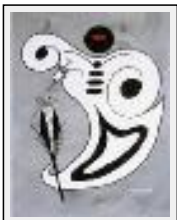

---

black and white

"O/AA/046"

Size (HxW) : 92x73 cm (30 F)

Style : Figurative Style / Tech. : Acrylic on strengthened fabric

Theme : Imagination / Category : Painting

Year : 2004