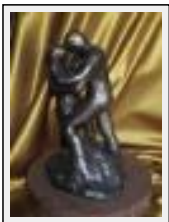

"L'embrassade bronze"

Size (HxWxP) : 33x29x28 cm Framed - Weight : 2200 g

Style : Figurative Style / Tech. : Terra Cotta

Theme : Still life / Category : Sculpture

Price : Euros 3500

Year : 2003

Desc. : Light bronze. Wood oval base