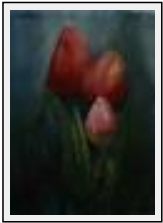

Style : Figurative Style / Tech. : Watercolour on paper

Theme : Nature / Category : Painting

"dandelions"

Size (HxW) : 96x75 cm Framed

Style : Figurative Style / Tech. : Watercolour

Theme : Flower / Category : Painting

"marguerite"

Size (HxW) : 65x50 cm (15 P) Framed
Style : Figurative Style / Tech. : Watercolour
Theme : Flower / Category : Painting
Sold

"Poppy"

Size (HxW) : 46x58 cm Framed
Style : Figurative Style / Tech. : Watercolour on paper
Theme : Flower / Category : Painting