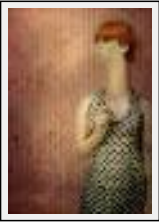


The ephemeral dream

"Stupid Tea Time"

Size (HxW) : 115x86 cm

Style : surrealist / Tech. : Digital painting

Theme : Imagination / Category : Photography

"Grandi Collo"

Size (HxW) : 49x35 cm

Style : surrealist / Tech. : Digital painting

Theme : Dream / Category : Photography

Desc. : One of my most memorable dreams

"Dreamer"

Size (HxW) : 141x86 cm

Style : surrealist / Tech. : Digital painting

Theme : Dish / Category : Photography

"La Moda"

Size (HxW) : 115x86 cm

Style : Strange Art / Tech. : Digital painting

Theme : Dish / Category : Photography

Humans and their circumstances

"Epilogue"

Size (HxW) : 80x50 cm

Style : Figurative Style / Tech. : Digital painting

Theme : Violence / Category : Photography